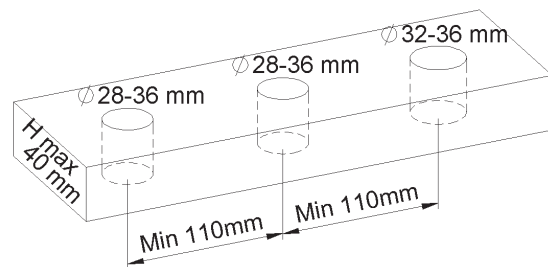

Picture

Product details

Weight : 4,2 kg

Flow at 3 bar : Restricted 9,0 l/min

Internal mechanism : Mixer ceramic cartridge (90°)

Diverter : Automatic pressure diverter

Technical drawing

RB2.V01